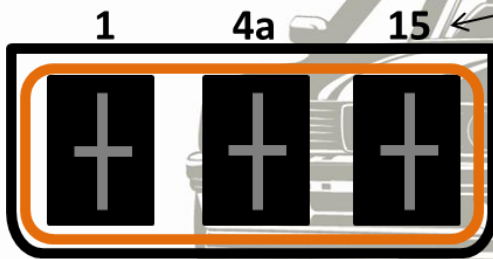

BMW M42/M44 ECU Connector to Coil Pack

Individual Coil Connector

These numbers are stamped on the plastic coil connector to help identify the correct pins

Coil Trigger

Brown (Ground)

Green (+12V)