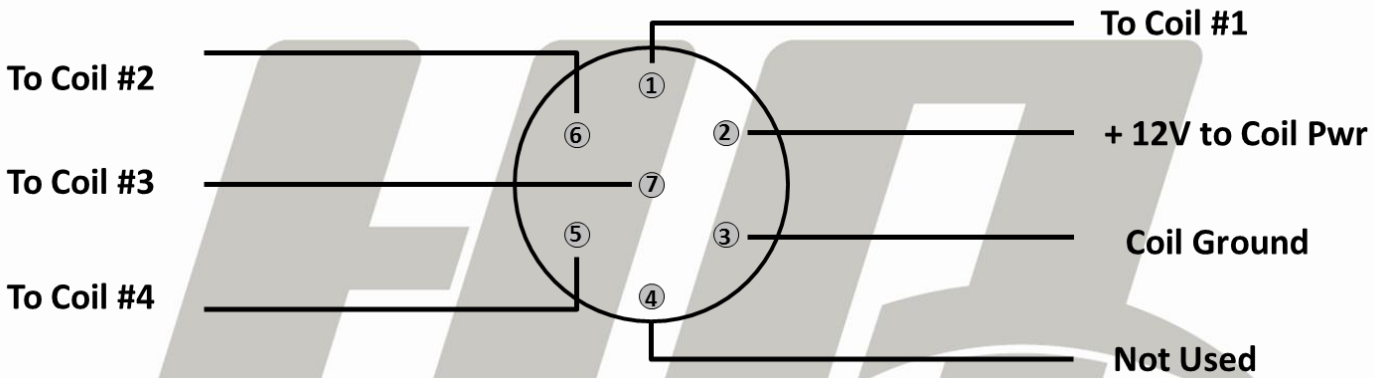

BMW M42/M44 ECU Connector to Coil Pack

Individual Coil Connector

These numbers are stamped on the plastic coil connector to help identify the correct pins

Coil Trigger

Brown (Ground)

Green (+12V)